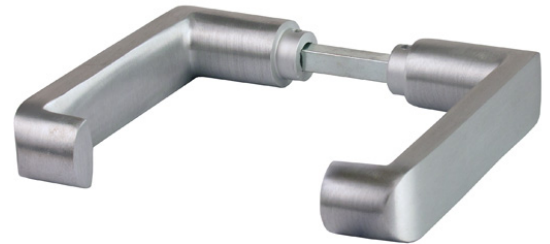

# PRODUCT SHEET

**Description:**

Door Lock Alu Handle "Frank", Alu-Look, 8x8x100mm Split Spindle

**Item number:**

27.20.208-0

Units	Box	Carton	HS Code	Barcode
Pair	1	20	7616991099	
				5704866481410

**SISO A/S**