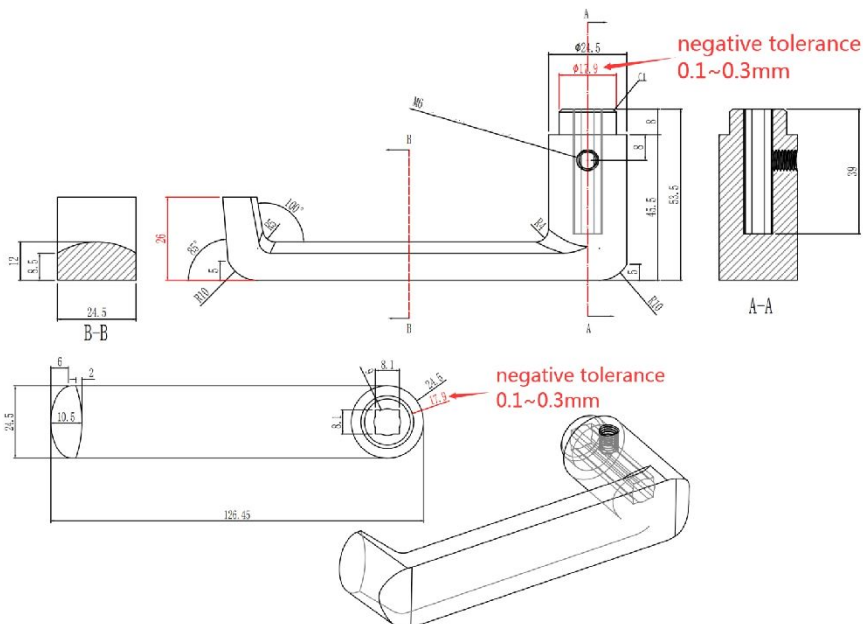

# PRODUCT SHEET

**Description:**

Door Lock Alu Handle "Frank", Alu-Look, 8x8x100mm Split Spindle

**Item number:**

27.20.208-0

Units	Box	Carton	HS Code	Barcode
Pair	1	20	7616991099	
				5704866481410

**SISO A/S**