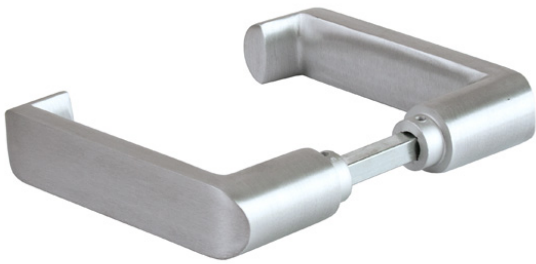

# PRODUCT SHEET

**Description:**

Door Lock Alu Handle "Frank", Alu-Look, 8x8x100mm Split Spindle

**Item number:**

27.20.208-0

Units	Box	Carton	HS Code	Barcode
Pair	1	20	7616991099	
				5704866481410

**SISO A/S**